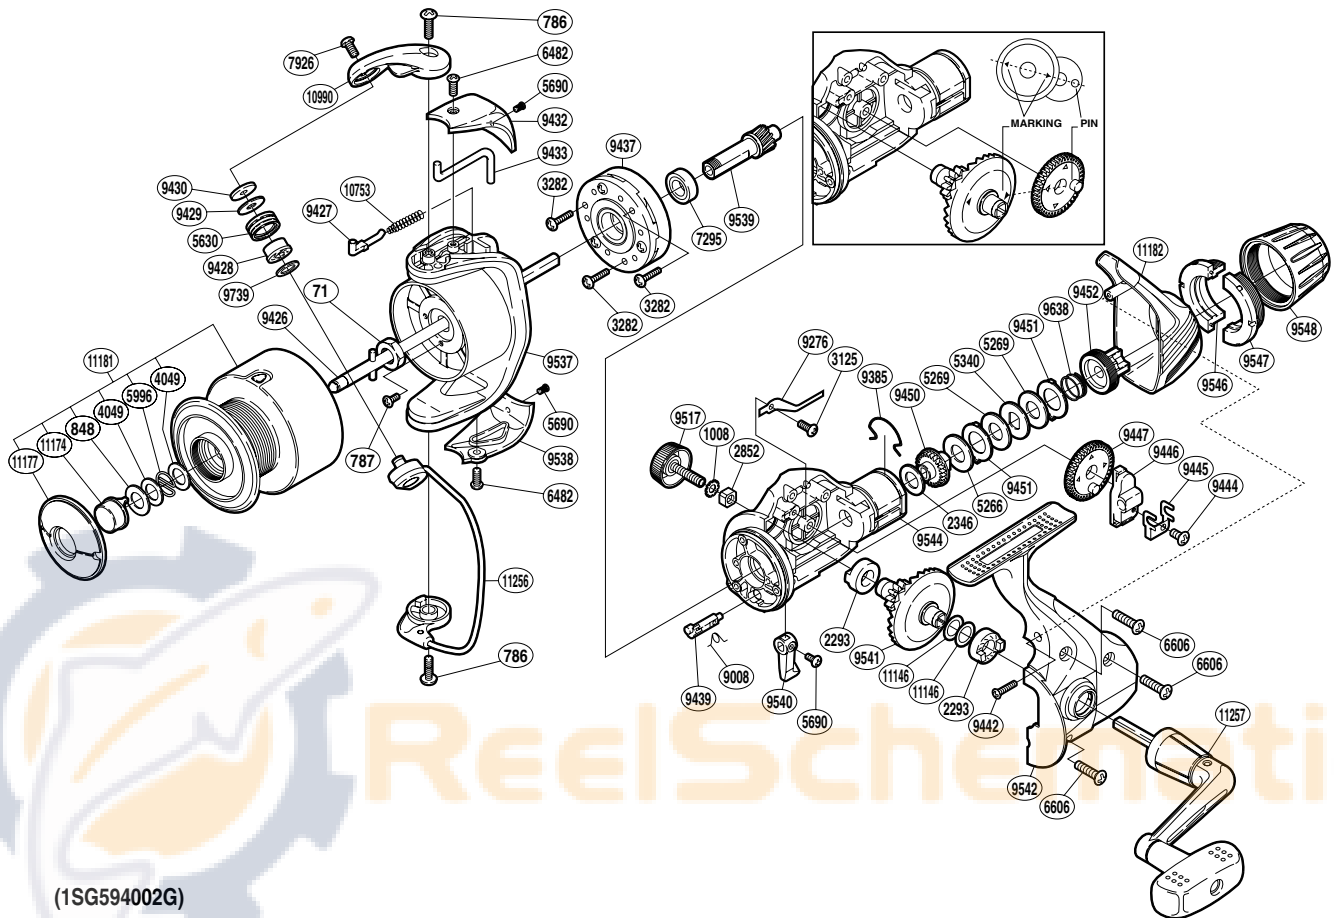

SHIMANO

ALIVIO

ALV-4000RB

(1SG594002G)

Part No.	Description	Part No.	Description	Part No.	Description
RD 0071	Rotor Nut	RD 9008	Anti-Reverse Cam Spring	RD 9537	Rotor
RD 0786	Screw	RD 9276	Drag Click	RD 9538	Bail Hold Support Guard
RD 0787	Screw	RD 9385	Hold Click Spring	RD 9539	Pinion Gear
RD 0848	Washer	RD 9426	Main Shaft	RD 9540	Anti-Reverse Lever
RD 1008	Handle Lock Washer	RD 9427	Bail Spring Guide	RD 9541	Drive Gear
RD 2293	Drive Gear Bushing	RD 9428	Line Roller Bushing	RD 9542	Side Cover
RD 2346	Drag Washer	RD 9429	Line Roller Spacer	RD 9544	Body
RD 2852	Handle Screw Lock	RD 9430	Line Roller Washer	RD 9546	Drag Programmer B1
RD 3125	Screw	RD 9432	Bail Spring Cover	RD 9547	Drag Programmer B2
RD 3282	Screw	RD 9433	Bail Trip Lever	RD 9548	Drag Programmer A
RD 4049	Washer	RD 9437	Roller Clutch Assembly	RD 9638	Drag Coil Spring
RD 5266	Drag Washer	RD 9439	Anti-Reverse Cam	RD 9739	Bearing Spacer
RD 5269	Drag Washer	RD 9442	Screw	RD10753	Bail Spring
RD 5340	Key Washer	RD 9444	Slider Retainer Screw	RD10990	Bail Arm
RD 5630	Line Roller	RD 9445	Oscillating Slider Retainer	RD11146	Washer
RD 5690	Screw	RD 9446	Oscillating Slider	RD11174	Push Button
RD 5996	Locking Spring	RD 9447	Oscillating Gear	RD11177	Push Button Collar
RD 6482	Screw	RD 9450	Drag Shaft	RD11181	Spool Assembly
RD 6606	Screw	RD 9451	Eared Washer	RD11182	Rear Protector
RD 7295	Ball Bearing	RD 9452	Pressure Screw	RD11256	Bail Assembly
RD 7926	Screw	RD 9517	Handle Screw Cap	RD11257	Handle Assembly